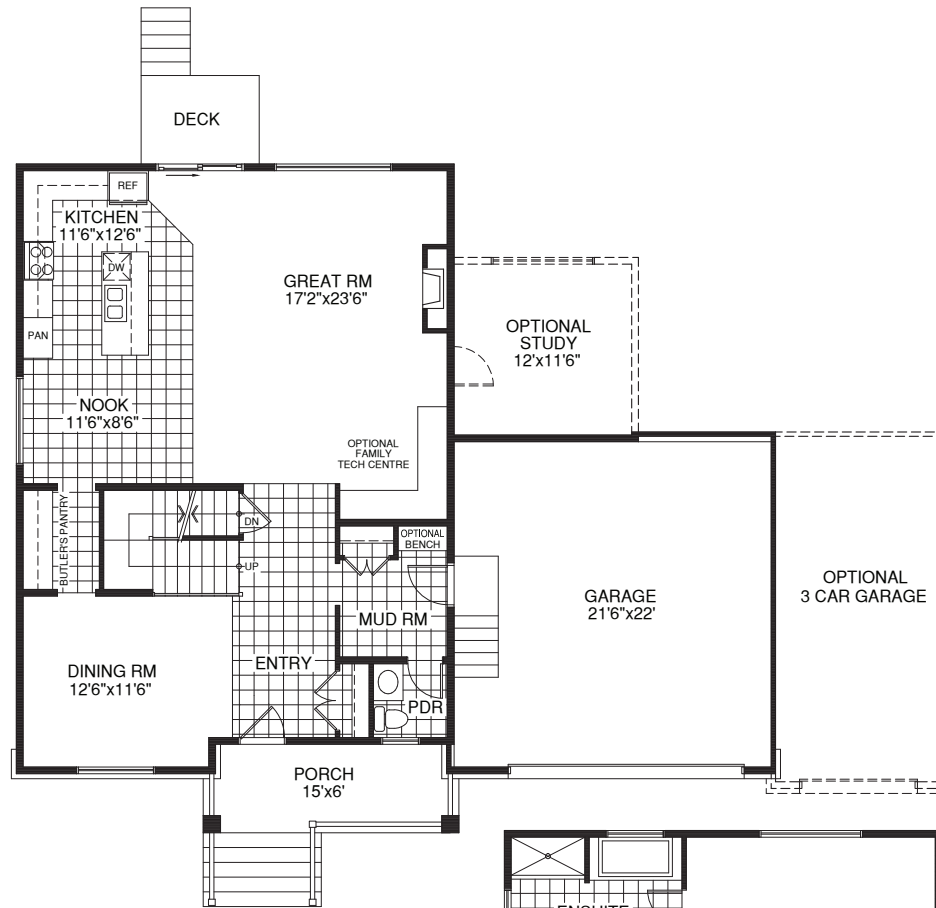

THE BAY
2398 SQ.FT.

GROUND FLOOR

OPTIONAL MAIN FLOOR BEDROOM

SECOND FLOOR

613.253.7571

INFO@LUXARTHOMES.COM | LUXARTHOMES.COM