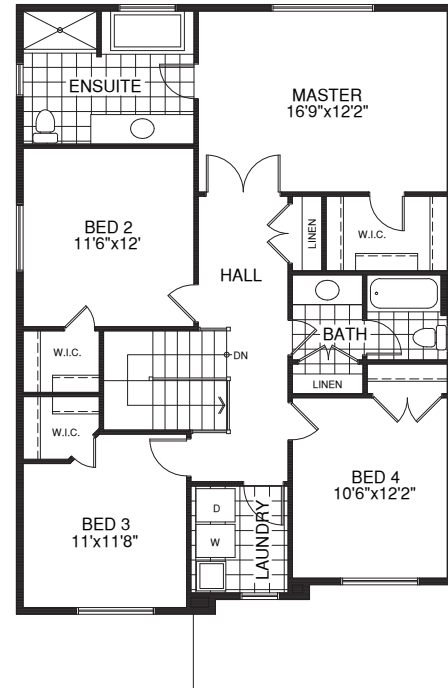

THE BAY
2398 SQ.FT.

GROUND FLOOR

OPTIONAL MAIN FLOOR BEDROOM

SECOND FLOOR

613.253.7571

INFO@LUXARTHOMES.COM | LUXARTHOMES.COM