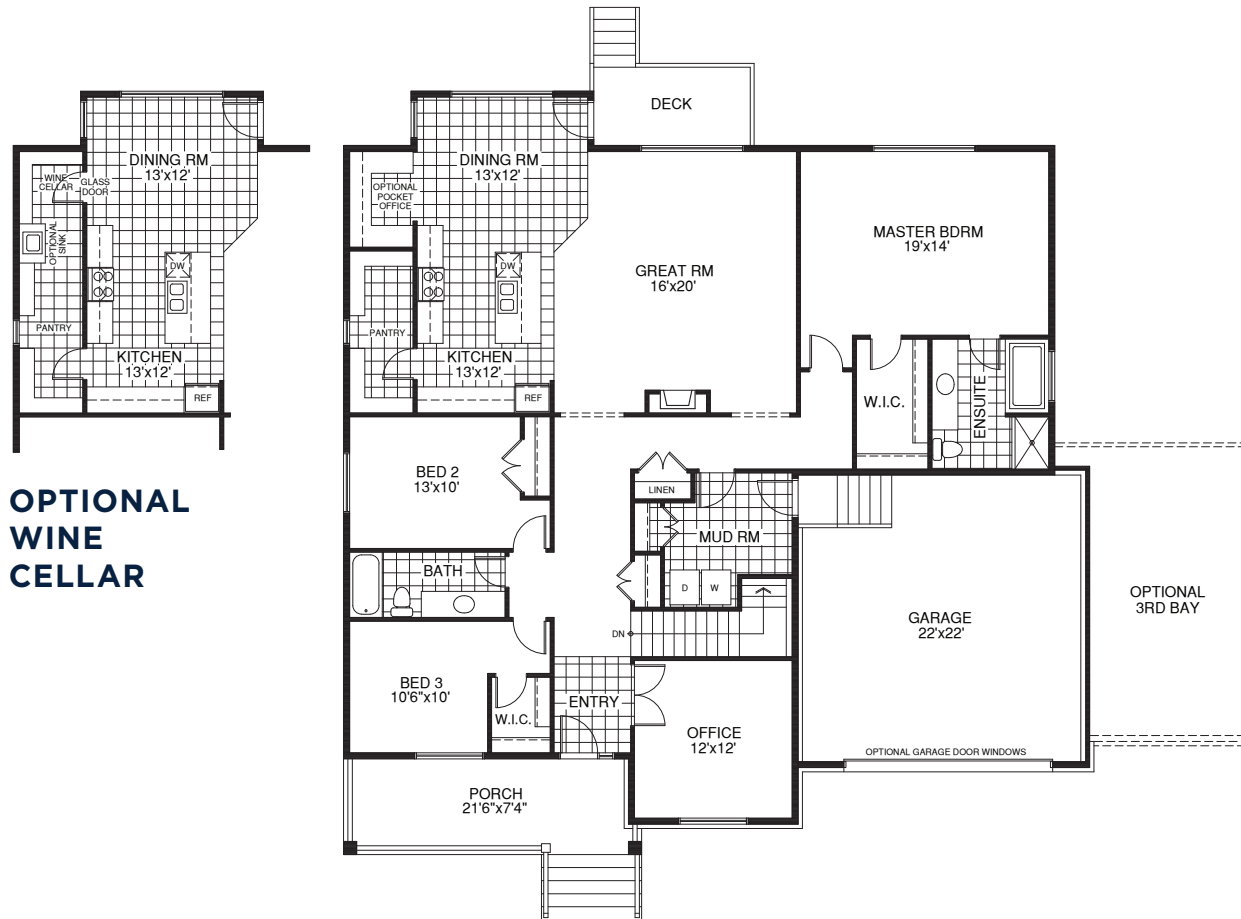

THE DRIFTWOOD
2272 SQ.FT.

GROUND FLOOR

613.253.7571

INFO@LUXARTHOMES.COM | LUXARTHOMES.COM